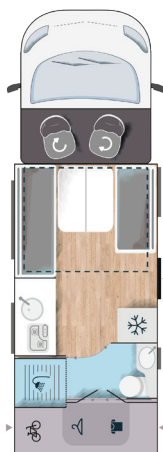

Exclusively at TC MOTORHOMES

640 TITANIUM ULTIMATE

LUXURY EDITION

TECHNICAL SPECIFICATIONS

640

TITANIUM ULTIMATE

Ford

170-125

6,99

2,35

2,92

2,11

3,95

16"

4

✓ x 2

4

5

3500

3030

105 L

100 L

✓

5500 W

✓

✓

✓

160 x 190

130 x 195

✓

167 L AES

Standard cell specification

- ✓ Tinted polyester side walls
- ✓ Exclusive furniture
- ✓ Luxury entrance door with window and central locking cab/cell
- ✓ Door actuator
- ✓ Flyscreen door
- ✓ Gas external socket
- ✓ External shower
- ✓ Cab panoramic skylight
- ✓ Panoramic skylight
- ✓ Double-locking windows with combined blinds/screens
- ✓ Built-in and insulated unit step with motion sensor LED
- ✓ Backlit entrance mirror
- ✓ 100% LED lighting inside
- ✓ Removable carpet
- ✓ TV bracket
- ✓ Kitchen components: pan drawer, magnetic board, bottle rack, bin bag holder, illuminated backboard
- ✓ Gas cooker
- ✓ Premium mattress main berth
- ✓ Dining area convertible in extra spare bed
- ✓ Bathroom with window
- ✓ Bathroom furniture with drawers + accessories
- ✓ Wooden shower duck board
- ✓ Reinforced heating using vehicle fuel digitally programmed
- ✓ IRP structure: GRP on roof/floor/ides, floor 65 mm thick and used while on the road
- ✓ Technibox

Standard chassis specification

- ✓ 6-speed automatic gearbox
- ✓ Engine 170 HP
- ✓ 16" alloy wheels
- ✓ Manual cab air conditioning
- ✓ ESP
- ✓ Cruise control and speed limiter
- ✓ Stop and start
- ✓ Collision warning
- ✓ Lane-crossing monitoring
- ✓ Line assist
- ✓ FCW
- ✓ Driver and passenger airbag
- ✓ Coded front bumper
- ✓ Electric de-icing rearview mirrors
- ✓ Fog lamps
- ✓ Automatically lighted headlights and windshield wipers
- ✓ Swivel seats in the cab with double armrests and adjustable height
- ✓ Interior cab isothermal shutters
- ✓ Luxury techno trim level dashboard

Pack accessory

- ✓ Exterior awning
- ✓ Awning light
- ✓ Solar panel 140W
- ✓ Wraparound cab blinds

Pack connect

- ✓ Satellite navigation
- ✓ Integrated DAB antenna
- ✓ Bluetooth touchscreen DAB radio
- ✓ Built-in reversing camera

Luxury pack

- ✓ Crest leather trim
- ✓ Avtex smart TV/DVD
- ✓ Insurance-approved alarm and tracker (subscription applies)
- ✓ 5G-ready Wi-Fi
- ✓ Silver-wrap cab